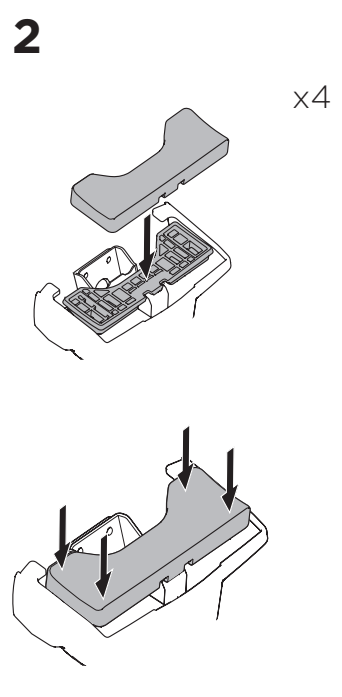

1

Kit 145324

FORD Ranger Crew Cab, 4-dr Pickup, 23-
 FORD Ranger Super Cab, 4-dr Pickup, 23-
 VOLKSWAGEN Amarok, 4-dr Pickup, 23-

ISO 11154-E

THULE WingBar Evo THULE WingBar Edge THULE WingBar THULE SquareBar Evo	Evo X (scale)	Edge X (scale)
FORD Ranger Crew Cab, 4-dr Pickup, 23-	48,5	R
FORD Ranger Super Cab, 4-dr Pickup, 23-	48,5	R
VOLKSWAGEN Amarok, 4-dr Pickup, 23-	48,5	R

THULE ProBar Evo THULE SlideBar Evo	X (mm/inch)
FORD Ranger Crew Cab, 4-dr Pickup, 23-	1136 mm / 44 3/4"
FORD Ranger Super Cab, 4-dr Pickup, 23-	1136 mm / 44 3/4"
VOLKSWAGEN Amarok, 4-dr Pickup, 23-	1136 mm / 44 3/4"

THULE WingBar Evo THULE WingBar Edge THULE WingBar THULE SquareBar Evo	Evo Y (scale)	Edge Y (scale)
FORD Ranger Crew Cab, 4-dr Pickup, 23-	48	A
FORD Ranger Super Cab, 4-dr Pickup, 23-	48	A
VOLKSWAGEN Amarok, 4-dr Pickup, 23-	48	A

	W (mm/inch)	Z (mm/inch)
FORD Ranger Crew Cab, 4-dr Pickup, 23-	700 mm / 27 1/2"	310 mm / 12 1/4"
FORD Ranger Super Cab, 4-dr Pickup, 23-	600 mm / 23 5/8"	310 mm / 12 1/4"
VOLKSWAGEN Amarok, 4-dr Pickup, 23-	700 mm / 27 1/2"	310 mm / 12 1/4"