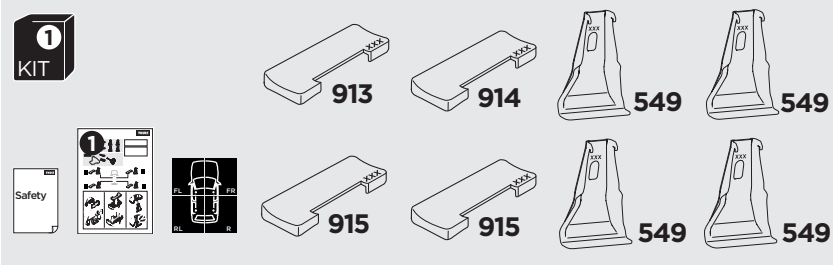

1

Kit 145324

FORD Ranger Crew Cab, 4-dr Pickup, 23-
 FORD Ranger Super Cab, 4-dr Pickup, 23-
 VOLKSWAGEN Amarok, 4-dr Pickup, 23-

ISO 11154-E

THULE WingBar Evo THULE WingBar Edge THULE WingBar THULE SquareBar Evo	Evo X (scale)	Edge X (scale)
FORD Ranger Crew Cab, 4-dr Pickup, 23-	48,5	R
FORD Ranger Super Cab, 4-dr Pickup, 23-	48,5	R
VOLKSWAGEN Amarok, 4-dr Pickup, 23-	48,5	R

THULE ProBar Evo THULE SlideBar Evo	X (mm/inch)
FORD Ranger Crew Cab, 4-dr Pickup, 23-	1136 mm / 44 3/4"
FORD Ranger Super Cab, 4-dr Pickup, 23-	1136 mm / 44 3/4"
VOLKSWAGEN Amarok, 4-dr Pickup, 23-	1136 mm / 44 3/4"

THULE WingBar Evo THULE WingBar Edge THULE WingBar THULE SquareBar Evo	Evo Y (scale)	Edge Y (scale)
FORD Ranger Crew Cab, 4-dr Pickup, 23-	48	A
FORD Ranger Super Cab, 4-dr Pickup, 23-	48	A
VOLKSWAGEN Amarok, 4-dr Pickup, 23-	48	A

	W (mm/inch)	Z (mm/inch)
FORD Ranger Crew Cab, 4-dr Pickup, 23-	700 mm / 27 1/2"	310 mm / 12 1/4"
FORD Ranger Super Cab, 4-dr Pickup, 23-	600 mm / 23 5/8"	310 mm / 12 1/4"
VOLKSWAGEN Amarok, 4-dr Pickup, 23-	700 mm / 27 1/2"	310 mm / 12 1/4"