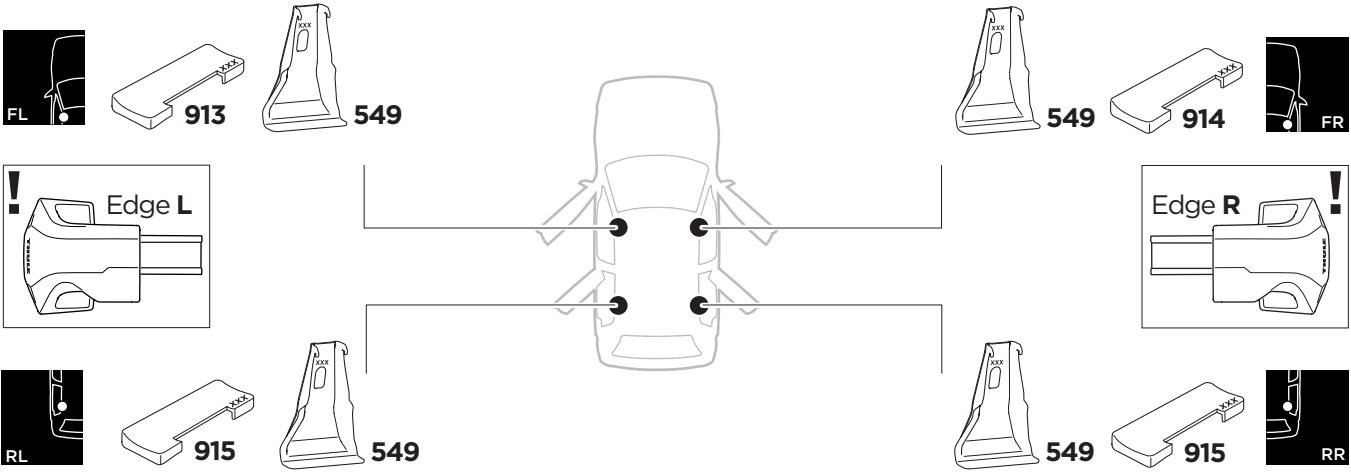

1

Kit 145324

FORD Ranger Crew Cab, 4-dr Pickup, 23-
 FORD Ranger Super Cab, 4-dr Pickup, 23-
 VOLKSWAGEN Amarok, 4-dr Pickup, 23-

ISO 11154-E

THULE WingBar Evo THULE WingBar Edge THULE WingBar THULE SquareBar Evo	Evo X (scale)	Edge X (scale)
FORD Ranger Crew Cab, 4-dr Pickup, 23-	48,5	R
FORD Ranger Super Cab, 4-dr Pickup, 23-	48,5	R
VOLKSWAGEN Amarok, 4-dr Pickup, 23-	48,5	R

THULE ProBar Evo THULE SlideBar Evo	X (mm/inch)
FORD Ranger Crew Cab, 4-dr Pickup, 23-	1136 mm / 44 3/4"
FORD Ranger Super Cab, 4-dr Pickup, 23-	1136 mm / 44 3/4"
VOLKSWAGEN Amarok, 4-dr Pickup, 23-	1136 mm / 44 3/4"

THULE WingBar Evo THULE WingBar Edge THULE WingBar THULE SquareBar Evo	Evo Y (scale)	Edge Y (scale)
FORD Ranger Crew Cab, 4-dr Pickup, 23-	48	A
FORD Ranger Super Cab, 4-dr Pickup, 23-	48	A
VOLKSWAGEN Amarok, 4-dr Pickup, 23-	48	A

	W (mm/inch)	Z (mm/inch)
FORD Ranger Crew Cab, 4-dr Pickup, 23-	700 mm / 27 1/2"	310 mm / 12 1/4"
FORD Ranger Super Cab, 4-dr Pickup, 23-	600 mm / 23 5/8"	310 mm / 12 1/4"
VOLKSWAGEN Amarok, 4-dr Pickup, 23-	700 mm / 27 1/2"	310 mm / 12 1/4"